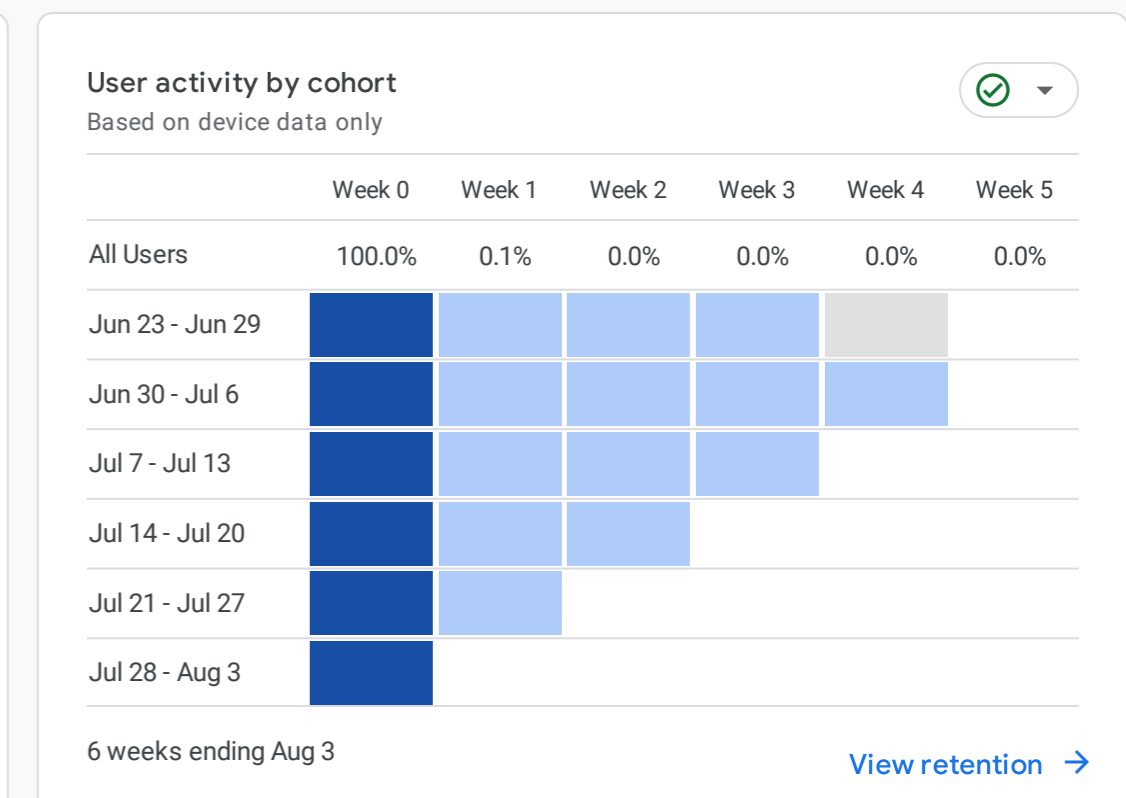

All Users Add comparison

Custom Jun 15, 2023 - Aug 8, 2024

Reports snapshot

WHERE DO YOUR NEW USERS COME FROM?

WHAT ARE YOUR TOP CAMPAIGNS?

HOW ARE ACTIVE USERS TRENDING?

HOW WELL DO YOU RETAIN YOUR USERS?

WHICH PAGES AND SCREENS GET THE MOST VIEWS?

WHAT ARE YOUR TOP EVENTS?

WHAT ARE YOUR TOP PERFORMING KEY EVENTS?

WHERE DOES YOUR LTV COME FROM?

WHAT ARE YOUR TOP SELLING PRODUCTS?

HOW DOES ACTIVITY ON YOUR PLATFORMS COMPARE?