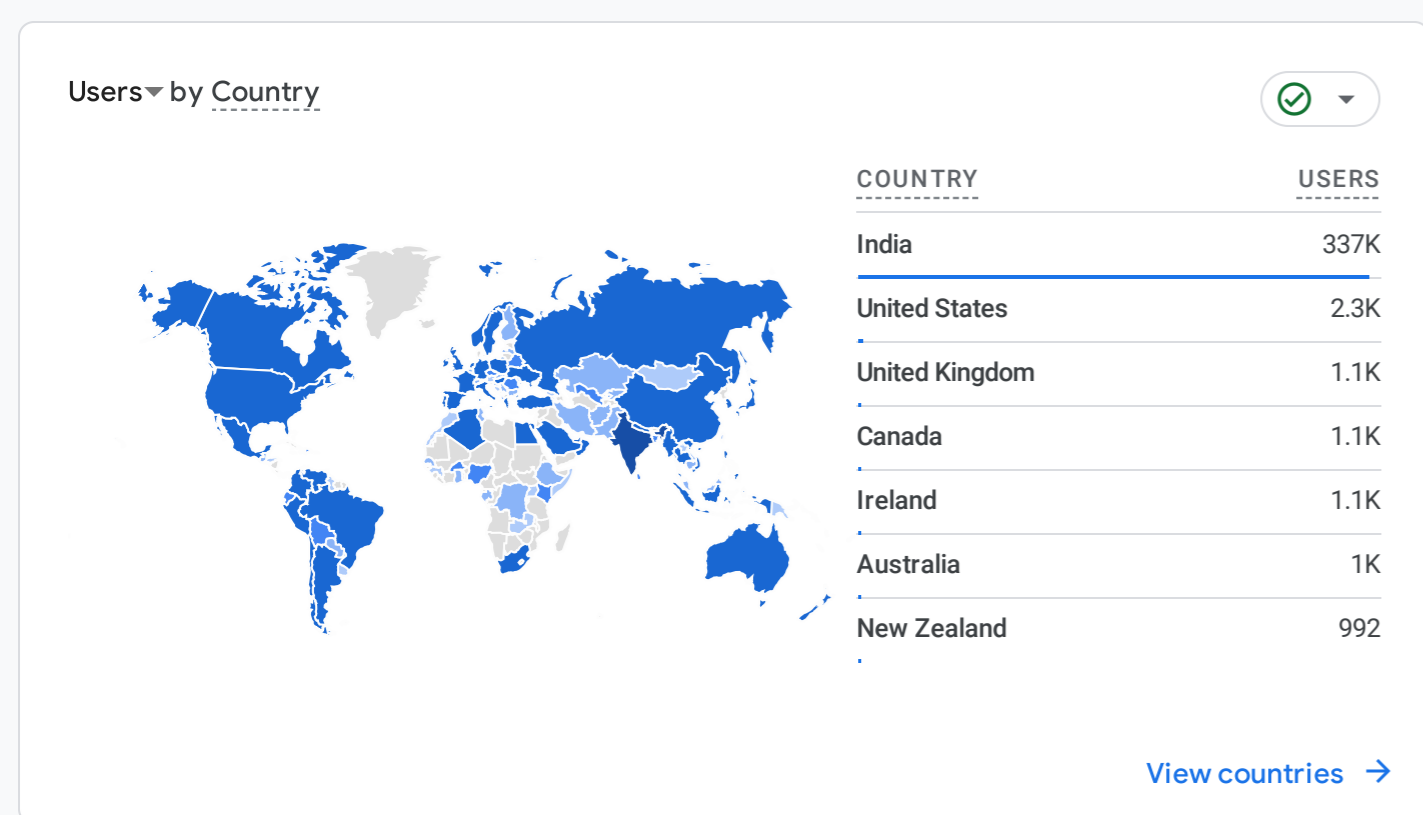

All Users Add comparison

Custom Jun 15, 2023 - Aug 8, 2024

Reports snapshot

WHERE DO YOUR NEW USERS COME FROM?

WHAT ARE YOUR TOP CAMPAIGNS?

HOW ARE ACTIVE USERS TRENDING?

HOW WELL DO YOU RETAIN YOUR USERS?

WHICH PAGES AND SCREENS GET THE MOST VIEWS?