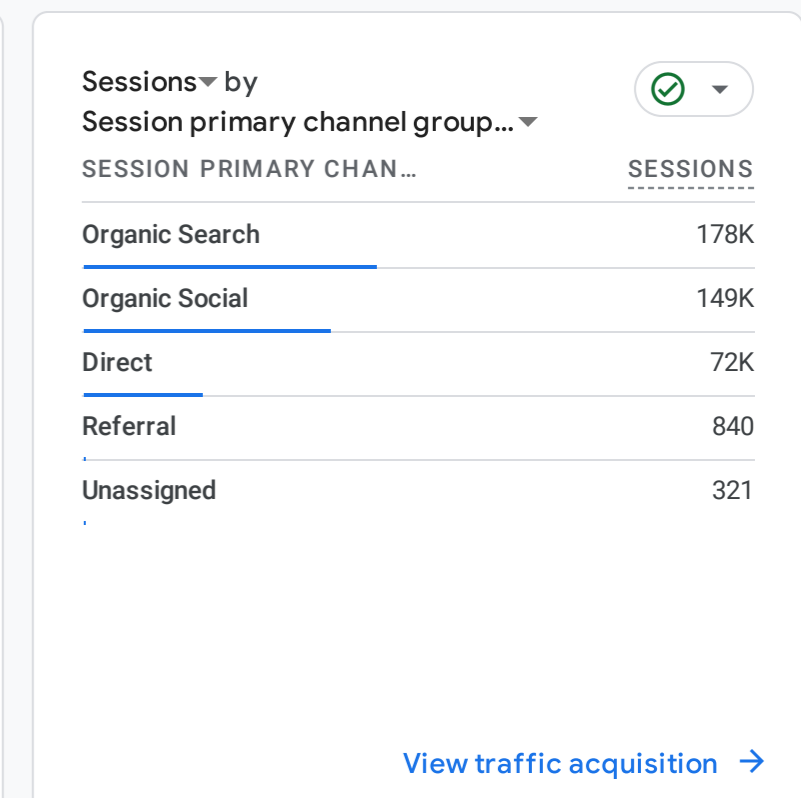

All Users Add comparison

Custom Jun 15, 2023 - Aug 8, 2024

Reports snapshot

WHERE DO YOUR NEW USERS COME FROM?

WHAT ARE YOUR TOP CAMPAIGNS?

HOW ARE ACTIVE USERS TRENDING?

HOW WELL DO YOU RETAIN YOUR USERS?

WHICH PAGES AND SCREENS GET THE MOST VIEWS?

WHAT ARE YOUR TOP EVENTS?

WHAT ARE YOUR TOP PERFORMING KEY EVENTS?

WHERE DOES YOUR LTV COME FROM?

WHAT ARE YOUR TOP SELLING PRODUCTS?

HOW DOES ACTIVITY ON YOUR PLATFORMS COMPARE?