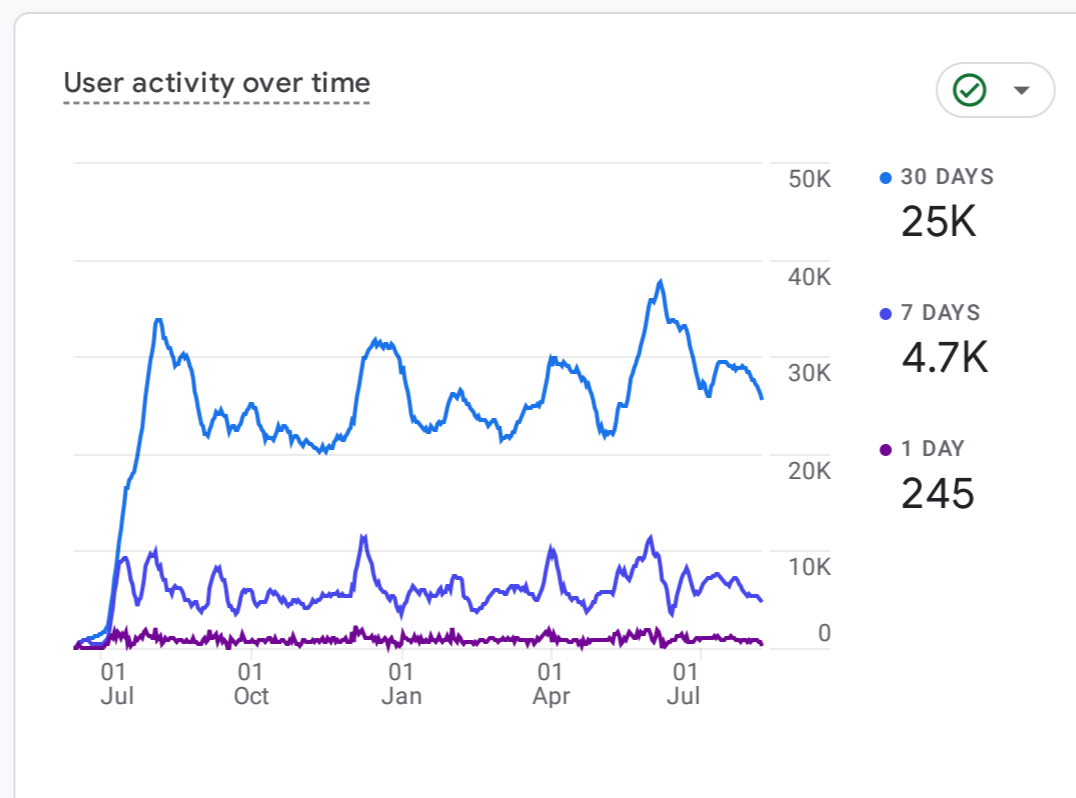

All Users Add comparison

Custom Jun 15, 2023 - Aug 8, 2024

Reports snapshot

WHERE DO YOUR NEW USERS COME FROM?

WHAT ARE YOUR TOP CAMPAIGNS?

HOW ARE ACTIVE USERS TRENDING?

HOW WELL DO YOU RETAIN YOUR USERS?

WHICH PAGES AND SCREENS GET THE MOST VIEWS?

WHAT ARE YOUR TOP EVENTS?

WHAT ARE YOUR TOP PERFORMING KEY EVENTS?

WHERE DOES YOUR LTV COME FROM?

WHAT ARE YOUR TOP SELLING PRODUCTS?

HOW DOES ACTIVITY ON YOUR PLATFORMS COMPARE?