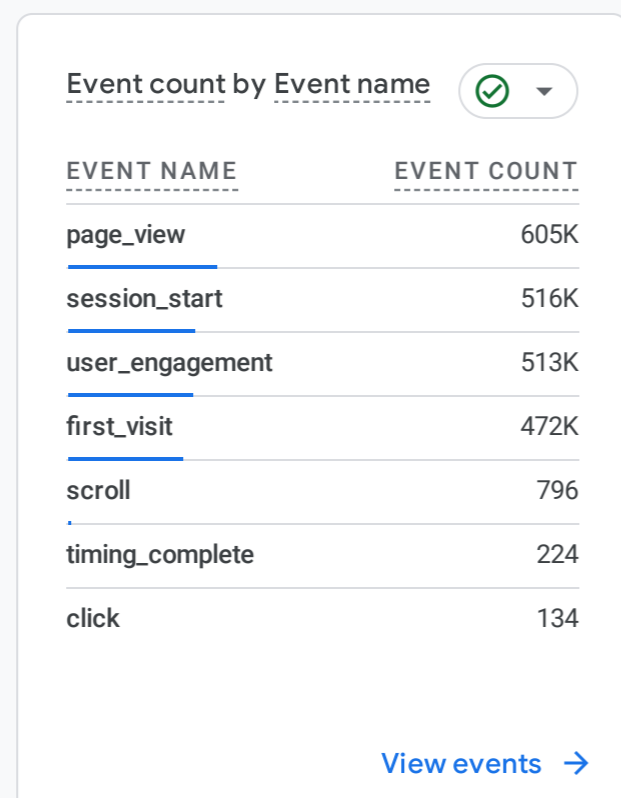

All Users Add comparison

Custom Jun 15, 2023 - Aug 8, 2024

Reports snapshot

WHERE DO YOUR NEW USERS COME FROM?

WHAT ARE YOUR TOP CAMPAIGNS?

HOW ARE ACTIVE USERS TRENDING?

HOW WELL DO YOU RETAIN YOUR USERS?

WHICH PAGES AND SCREENS GET THE MOST VIEWS?

WHAT ARE YOUR TOP EVENTS?

WHAT ARE YOUR TOP PERFORMING KEY EVENTS?

WHERE DOES YOUR LTV COME FROM?

WHAT ARE YOUR TOP SELLING PRODUCTS?

HOW DOES ACTIVITY ON YOUR PLATFORMS COMPARE?