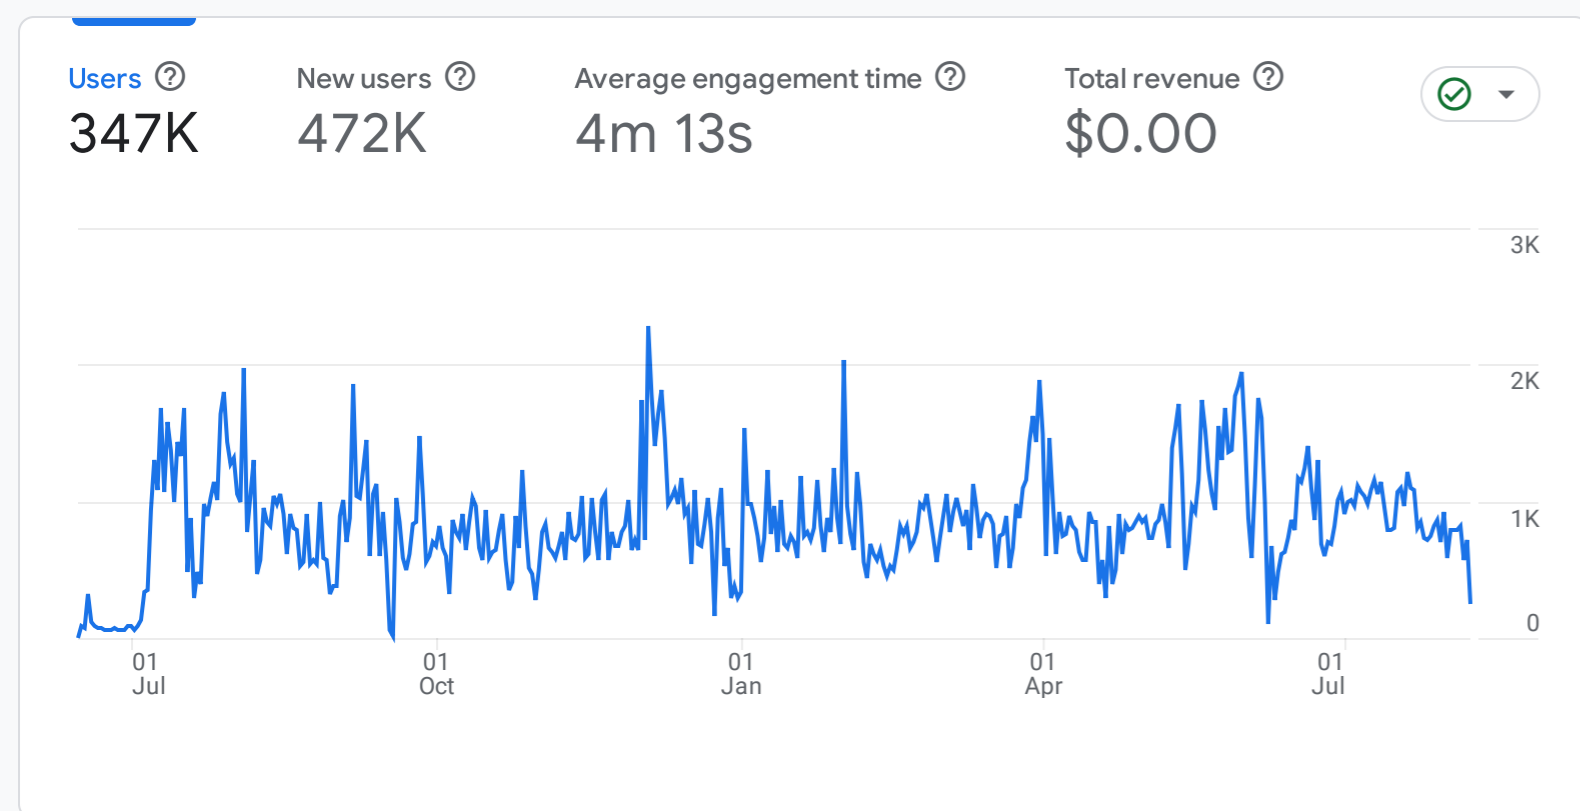

All Users Add comparison

Custom Jun 15, 2023 - Aug 8, 2024

Reports snapshot

WHERE DO YOUR NEW USERS COME FROM?

WHAT ARE YOUR TOP CAMPAIGNS?

HOW ARE ACTIVE USERS TRENDING?

HOW WELL DO YOU RETAIN YOUR USERS?

WHICH PAGES AND SCREENS GET THE MOST VIEWS?

WHAT ARE YOUR TOP EVENTS?

WHAT ARE YOUR TOP PERFORMING KEY EVENTS?

WHERE DOES YOUR LTV COME FROM?

WHAT ARE YOUR TOP SELLING PRODUCTS?

HOW DOES ACTIVITY ON YOUR PLATFORMS COMPARE?