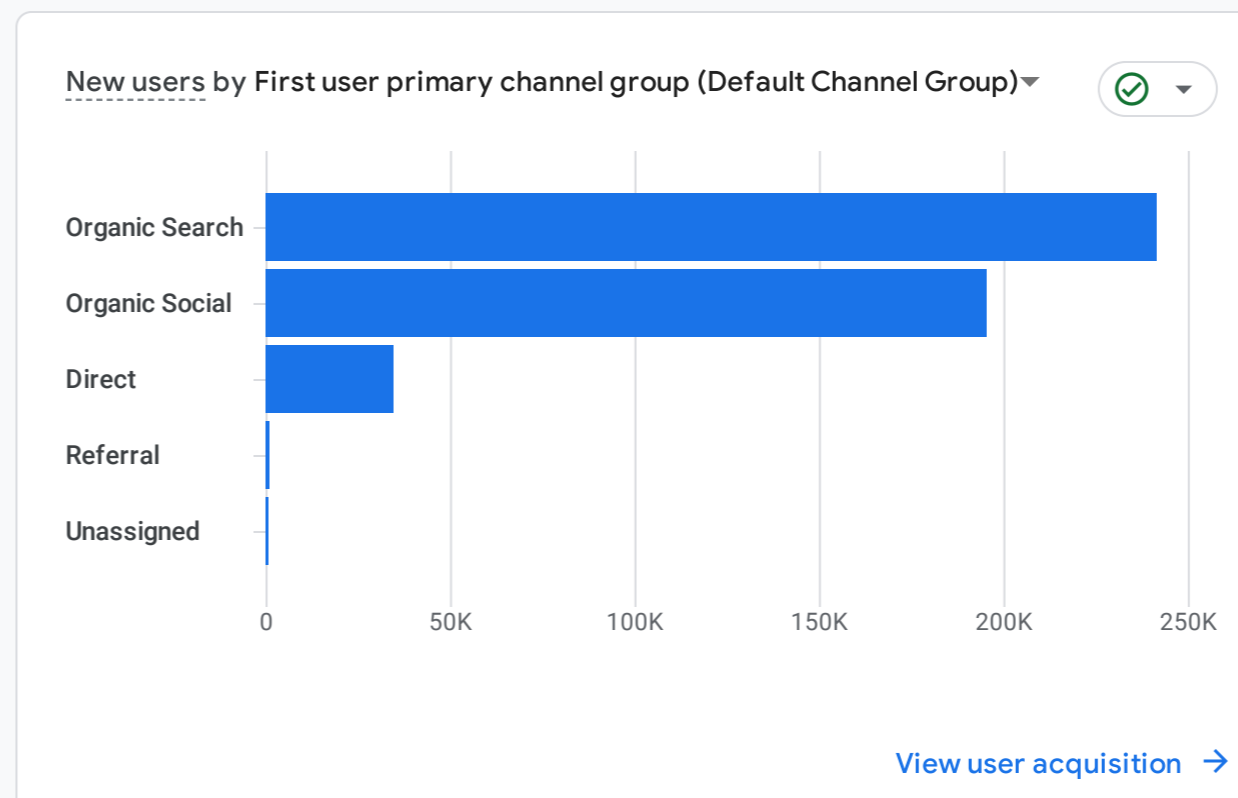

All Users Add comparison

Custom Jun 15, 2023 - Aug 8, 2024

Reports snapshot

WHERE DO YOUR NEW USERS COME FROM?

WHAT ARE YOUR TOP CAMPAIGNS?

HOW ARE ACTIVE USERS TRENDING?

HOW WELL DO YOU RETAIN YOUR USERS?

WHICH PAGES AND SCREENS GET THE MOST VIEWS?

WHAT ARE YOUR TOP EVENTS?

WHAT ARE YOUR TOP PERFORMING KEY EVENTS?

WHERE DOES YOUR LTV COME FROM?

WHAT ARE YOUR TOP SELLING PRODUCTS?

HOW DOES ACTIVITY ON YOUR PLATFORMS COMPARE?